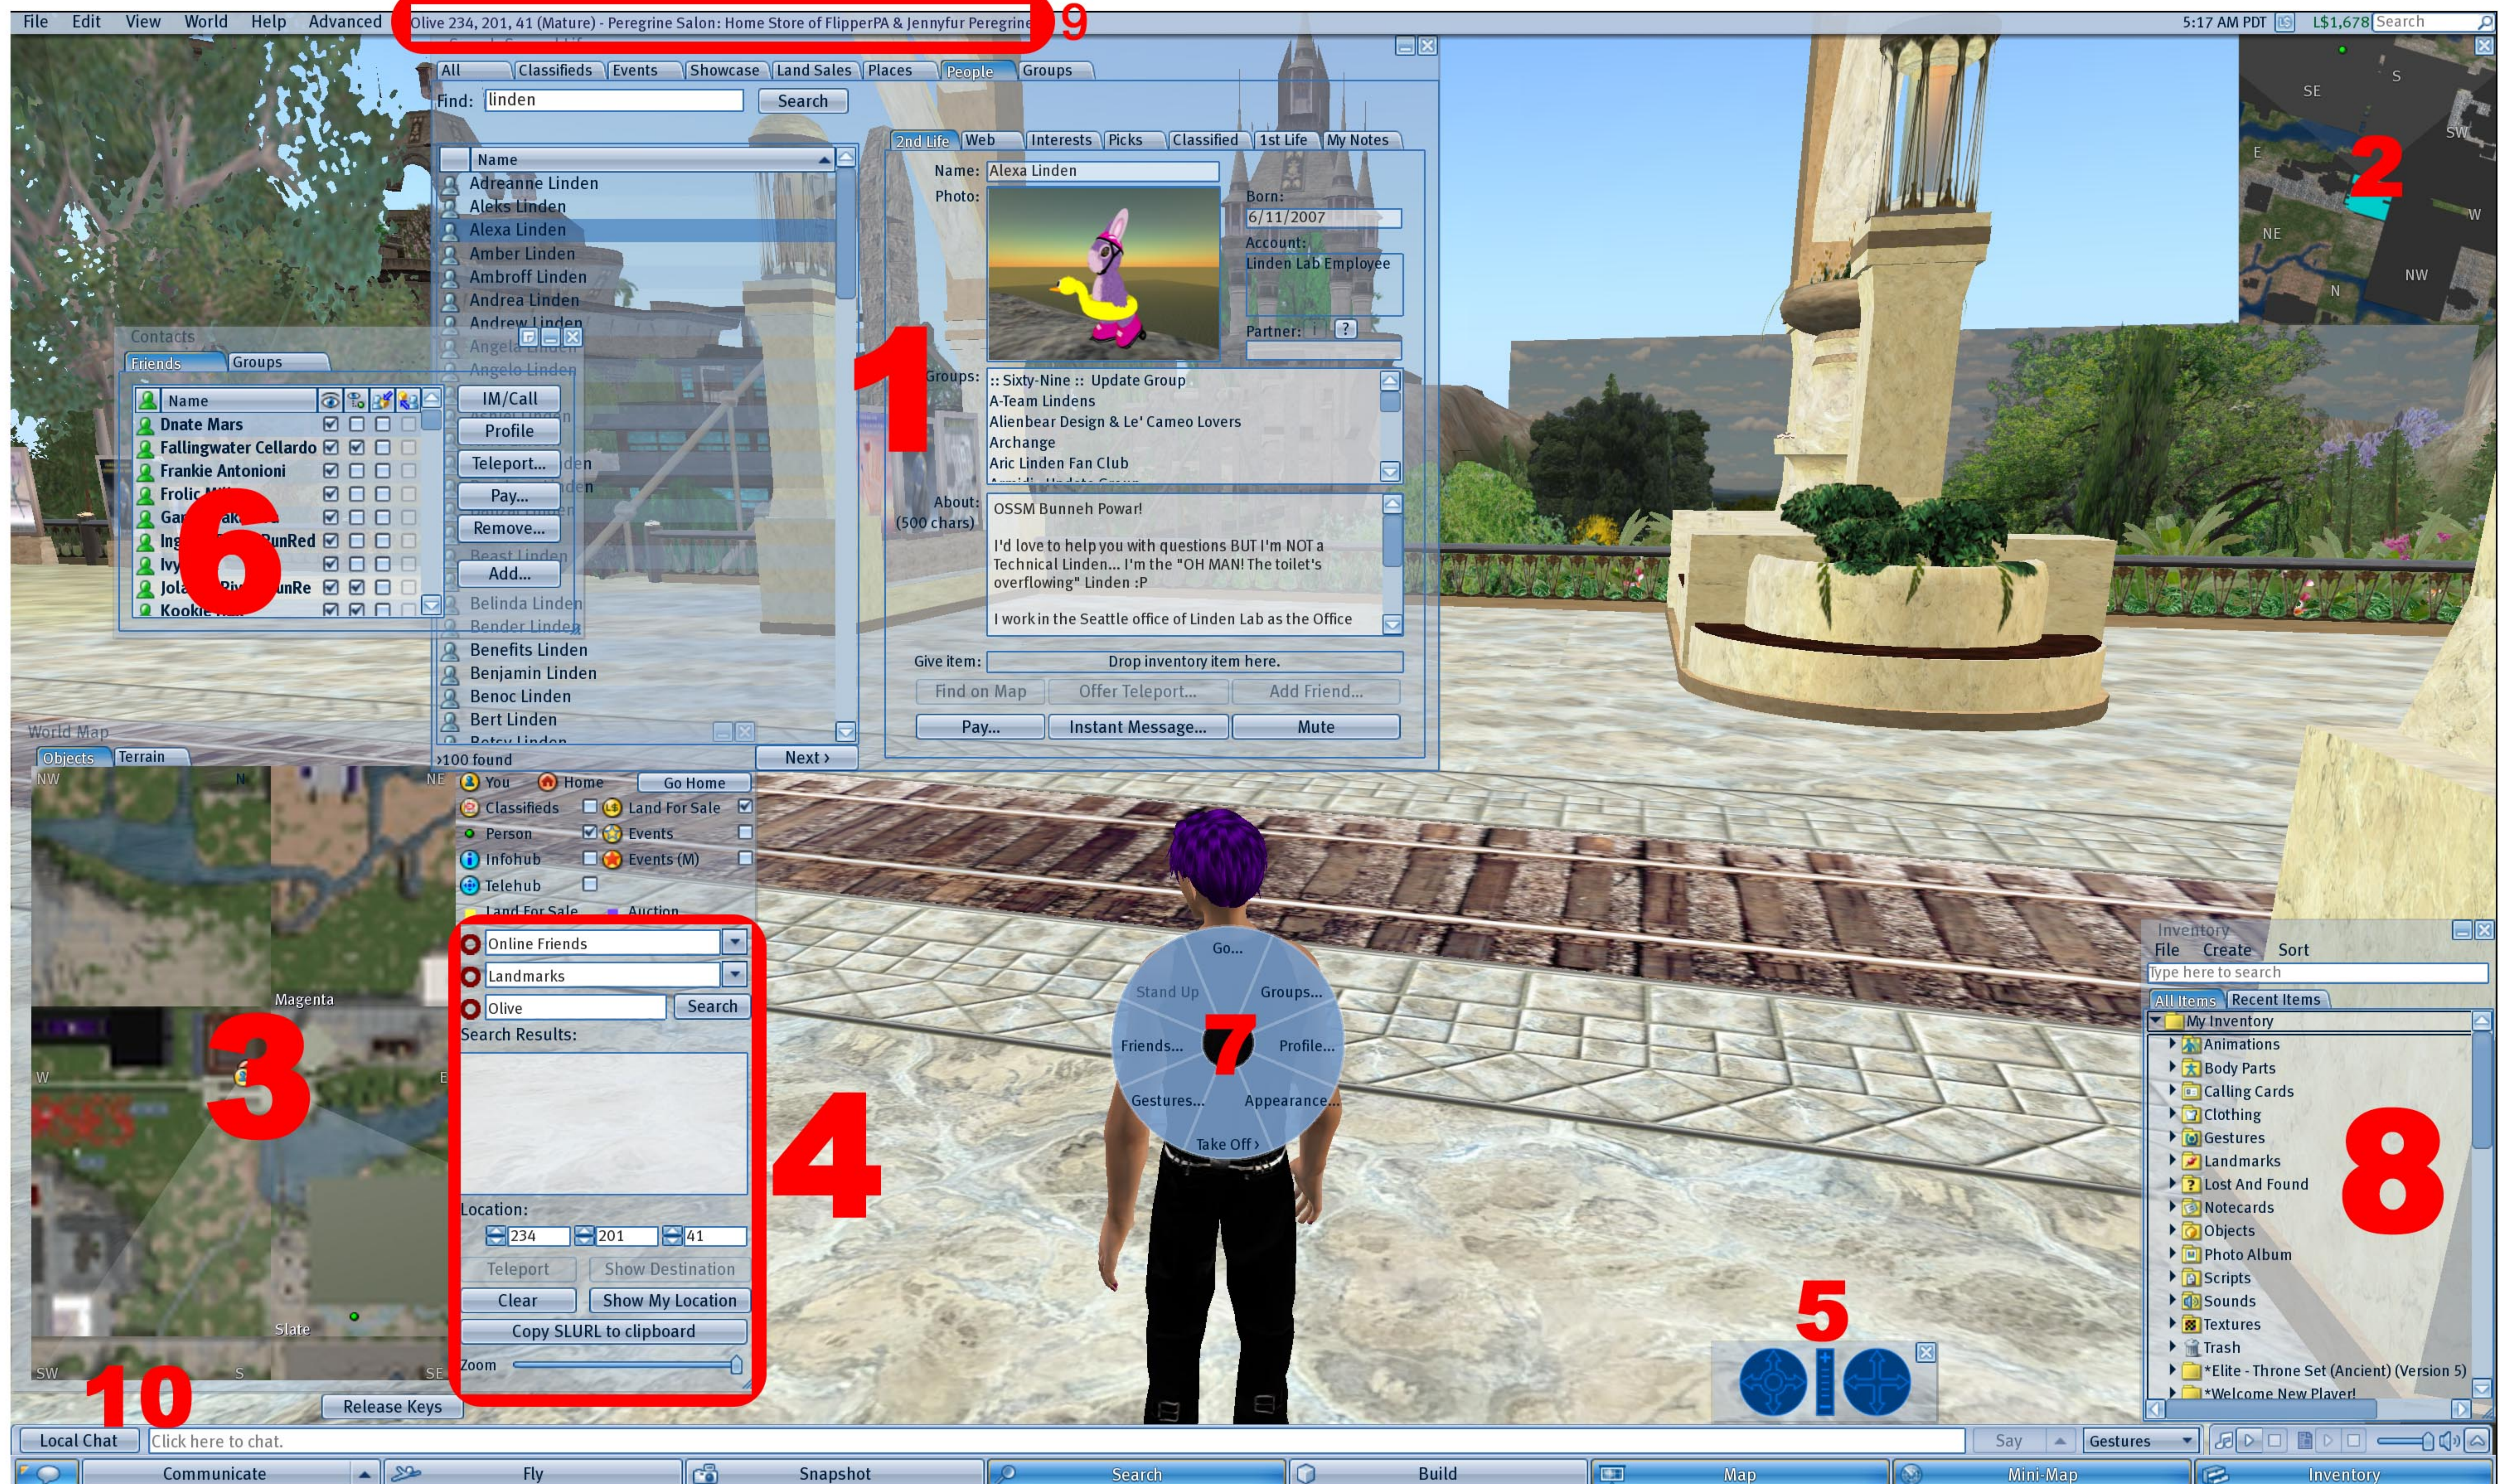

The Second Life Interface Cheat Sheet

by Peregrine Salon www.PeregrineSalon.com

1. Search (Click Search Button or Ctrl+F)
2. Mini-Map (View > Mini-Map or Ctrl+Shift+M)
3. World Map (View > World Map or Ctrl+M)
4. Location Search, Teleport, & Zoom Tools
5. Camera Controls (View > Camera Controls)

6. Contacts List (Edit > Friends or Ctrl+Shift+F)
7. A "Pie" Menu (Right Click an Avatar or Object)
8. Your Inventory (Click Inventory Button or Ctrl+I)
9. Your In-World Location (Click for About Land)
10. Type Here to Chat (Click Local Chat for History)